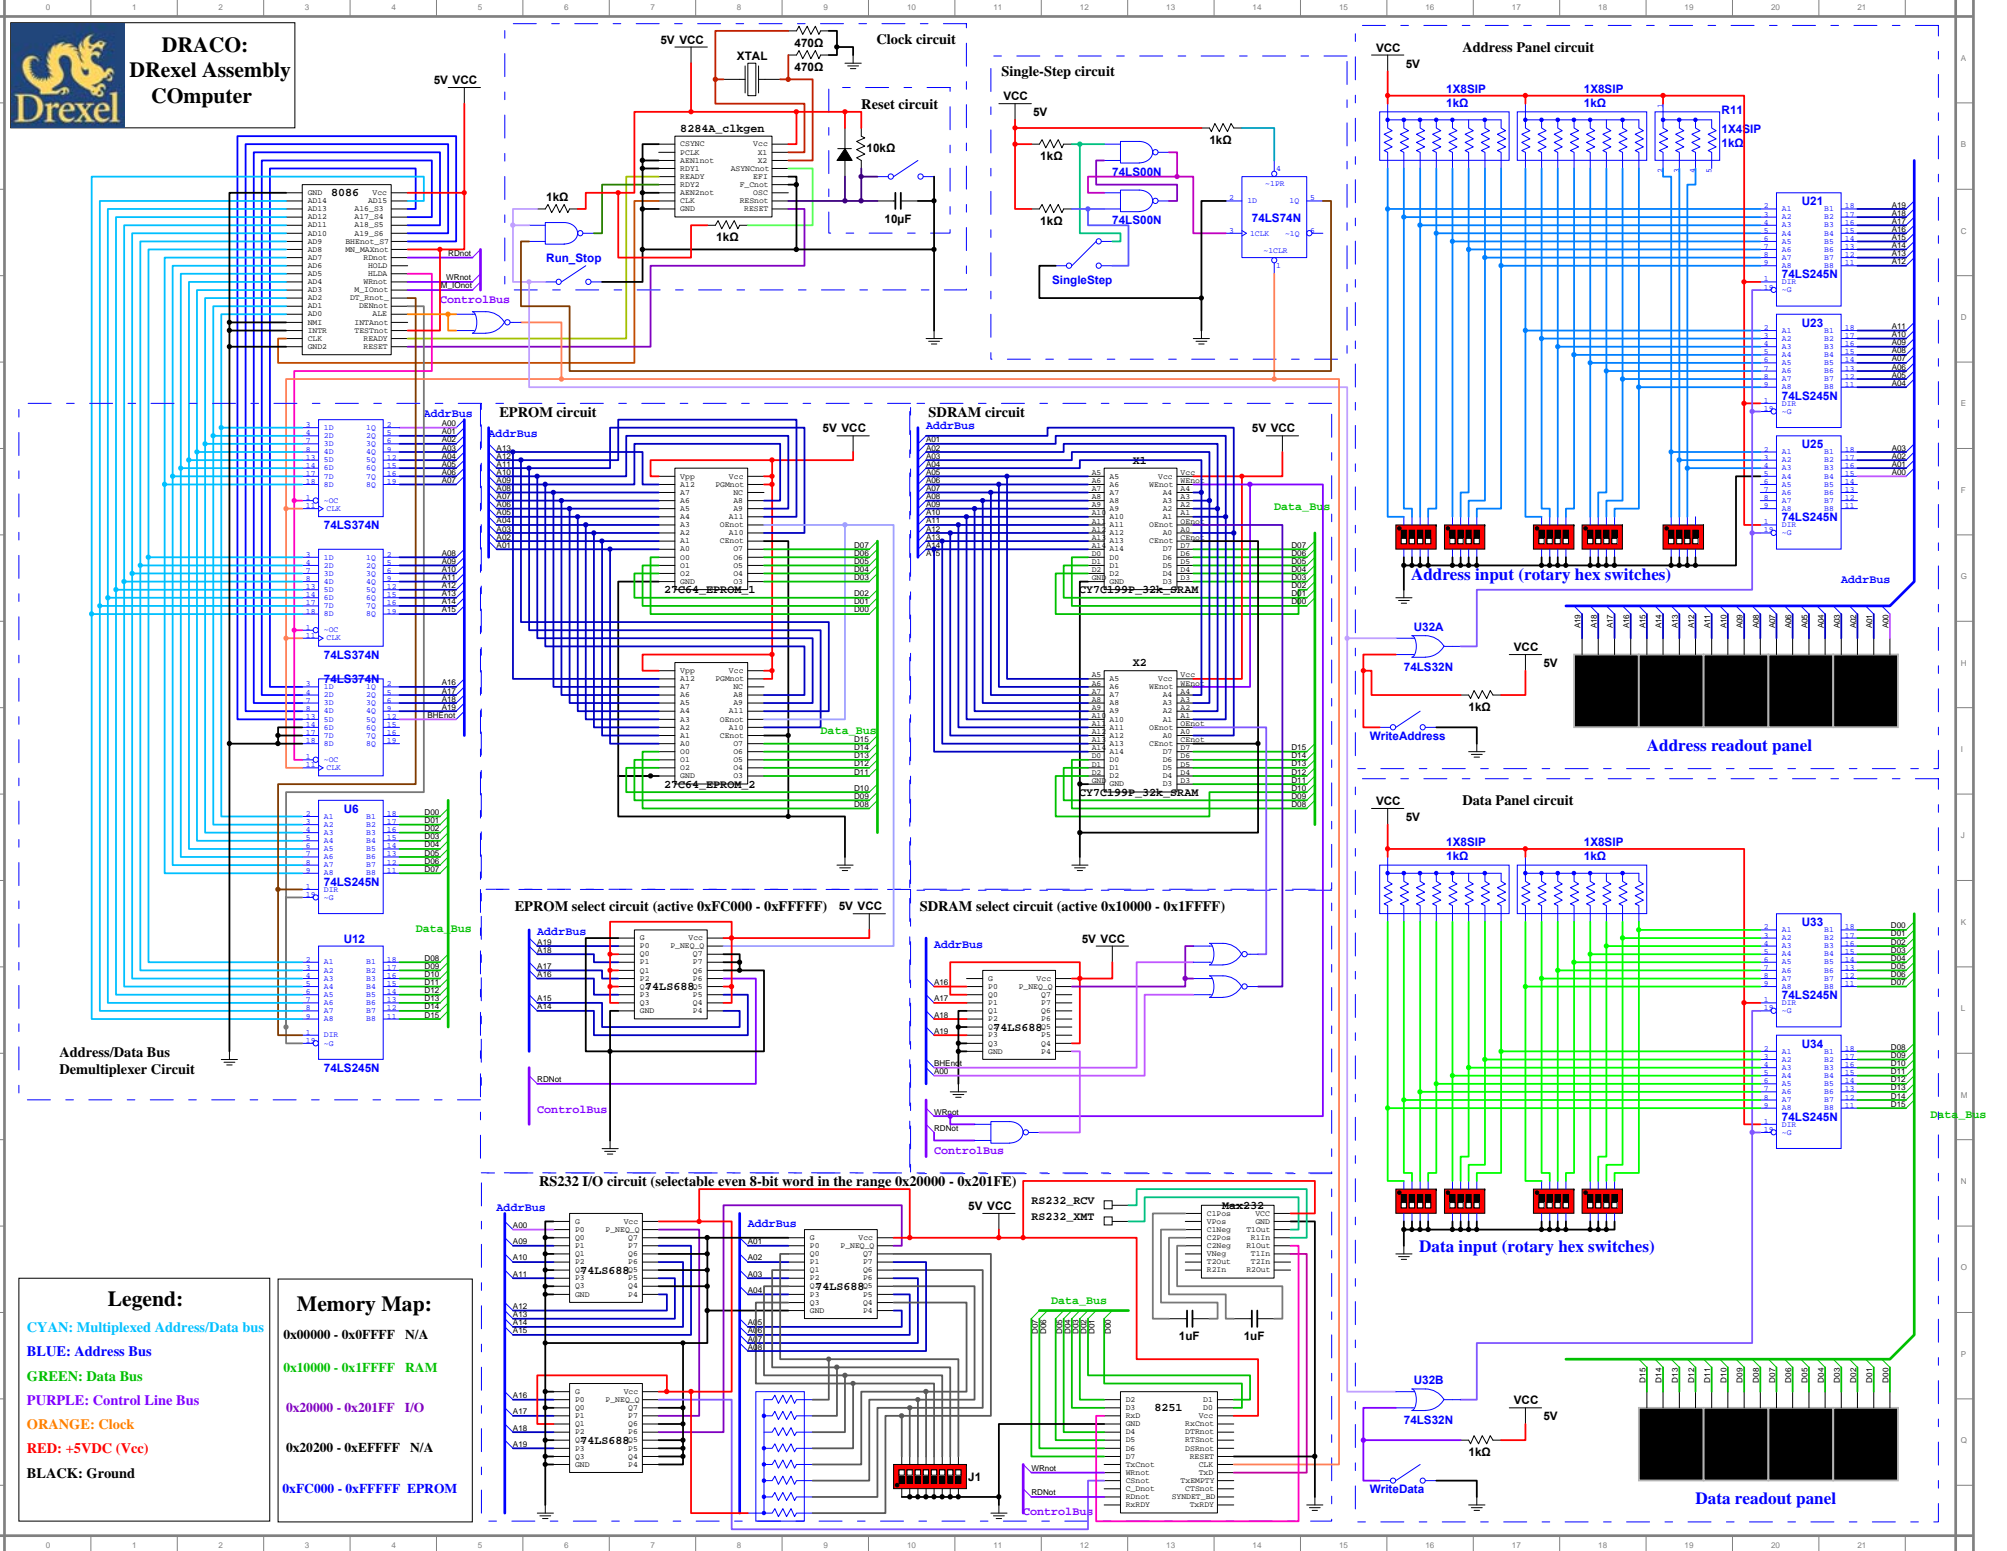

DRACO: Drexel Assembly Computer

- Legend:**
- CYAN: Multiplexed Address/Data bus
 - BLUE: Address Bus
 - GREEN: Data Bus
 - PURPLE: Control Line Bus
 - ORANGE: Clock
 - RED: +5VDC (Vcc)
 - BLACK: Ground

Memory Map:

0x00000 - 0x0FFFF	N/A
0x10000 - 0x1FFFF	RAM
0x20000 - 0x201FF	I/O
0x20200 - 0xEFFFF	N/A
0xF0000 - 0xFFFFF	EPROM